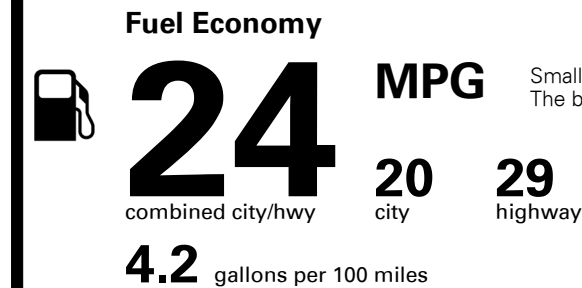

Inland Freight & Handling : \$1,600.00
Total Price : \$50,625.00

Proudly Supporting Hyundai Hope On Wheels and the Fight Against Pediatric Cancer Since 1998

Fuel Economy and Environment

Gasoline Vehicle

Small SUVs range from 14 to 125 MPG. The best vehicle rates 146 MPGe.

You spend \$1,750
 more in fuel costs over 5 years compared to the average new vehicle.

Annual fuel cost \$2,050

Fuel Economy & Greenhouse Gas Rating (tailpipe only)

Smog Rating (tailpipe only)

This vehicle emits 374 grams CO₂ per mile. The best emits 0 grams per mile (tailpipe only). Producing and distributing fuel also create emissions; learn more at fueleconomy.gov.