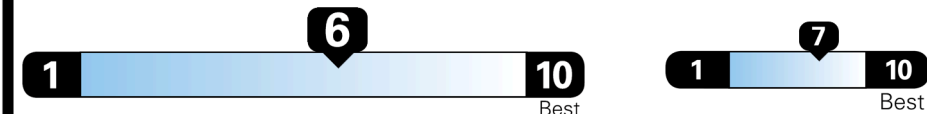

EPA DOT Fuel Economy and Environment

Gasoline Vehicle

Fuel Economy
29 MPG
combined city/hwy
3.4 gallons per 100 miles

Large Cars range from 14 to 137 MPG. The best vehicle rates 140 MPGe.

25 MPG city
36 MPG highway

You save $500
in fuel costs over 5 years compared to the average new vehicle.

Annual fuel cost $1,850

Fuel Economy & Greenhouse Gas Rating (tailpipe only)   Smog Rating (tailpipe only)

This vehicle emits 305 grams CO₂ per mile. The best emits 0 grams per mile (tailpipe only). Producing and distributing fuel also create emissions; learn more at fuel economy.gov.

Actual results will vary for many reasons, including driving conditions and how you drive and maintain your vehicle. The average new vehicle gets 28 MPG and costs $9,750 to fuel over 5 years. Cost estimates are based on 15,000 miles per year at $ 3.60 per gallon. MPGe is miles per gasoline gallon equivalent. Vehicle emissions are a significant cause of climate change and smog.

fuel economy.gov

Calculate personalized estimates and compare vehicles

Manufacturer's suggested retail price includes manufacturer's recommended pre-delivery service. Gasoline license and title fees state and local taxes and dealer installed options and accessories are not included in the manufacturer's suggested retail price. This label has been affixed to this vehicle by Hyundai Motor America, pursuant to the requirements of 15 U.S.C. 1231 et seq. which prohibits its removal or alteration prior to delivery to the ultimate purchaser.

**PARTS CONTENT INFORMATION
FOR VEHICLE IN THIS CARLINE:**
U.S./CANADIAN PARTS CONTENT: 1 %
MAJOR SOURCES OF FOREIGN PARTS CONTENT: KOREA: 85 %

Note: Parts content does not include final assembly, distribution, or other non-parts costs.

FOR THIS VEHICLE:
FINAL ASSEMBLY POINT: ASAN, KOREA
COUNTRY OF ORIGIN:
ENGINE: KOREA
TRANSMISSION: KOREA

190   A   1884HTITAN   116